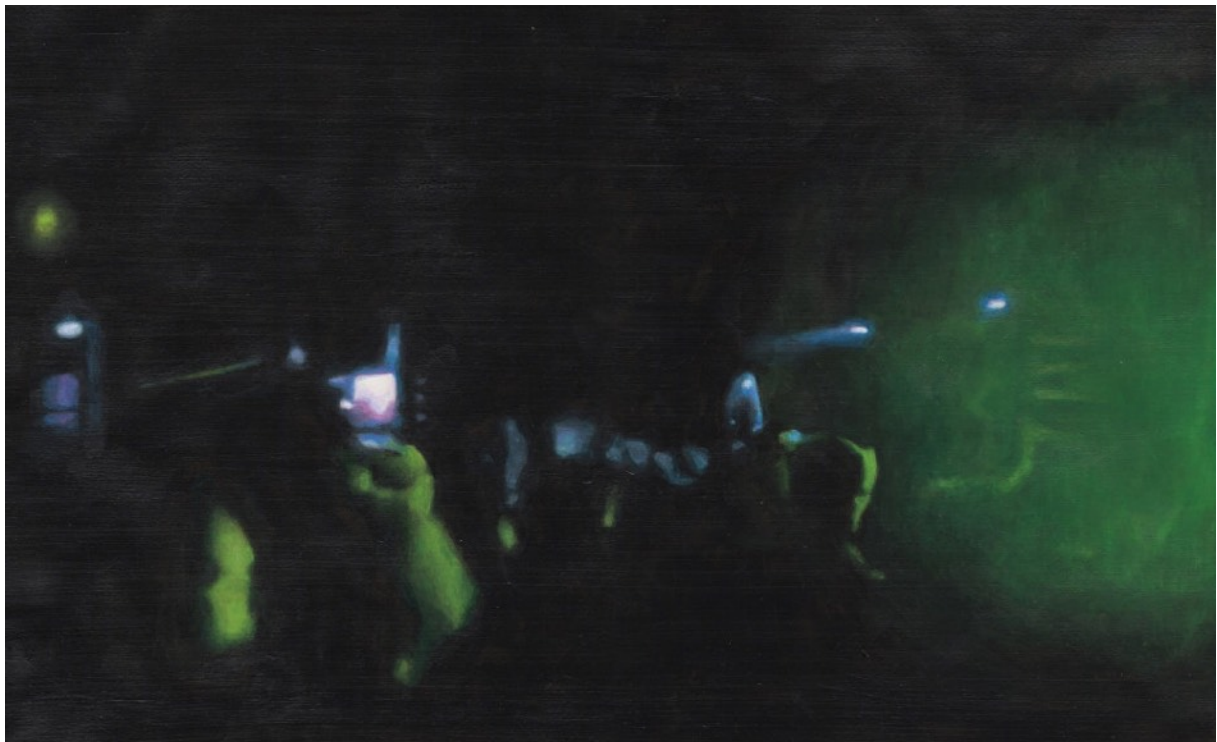

UN SPACED

Robin Wen

Systeme 51, 2021

Acrylic on wood / Acrylique sur panneau

30 x 48 cm

11 3/4 x 18 7/8 in

€ 2,200 inc VAT

UN-SPACED Gallery

22-24 rue Archereau, 75019 Paris, France

T : +33 9 83 94 05 00 / E : hugues@un-spaced.com / W : www.un-spaced.com / I : @un_spaced