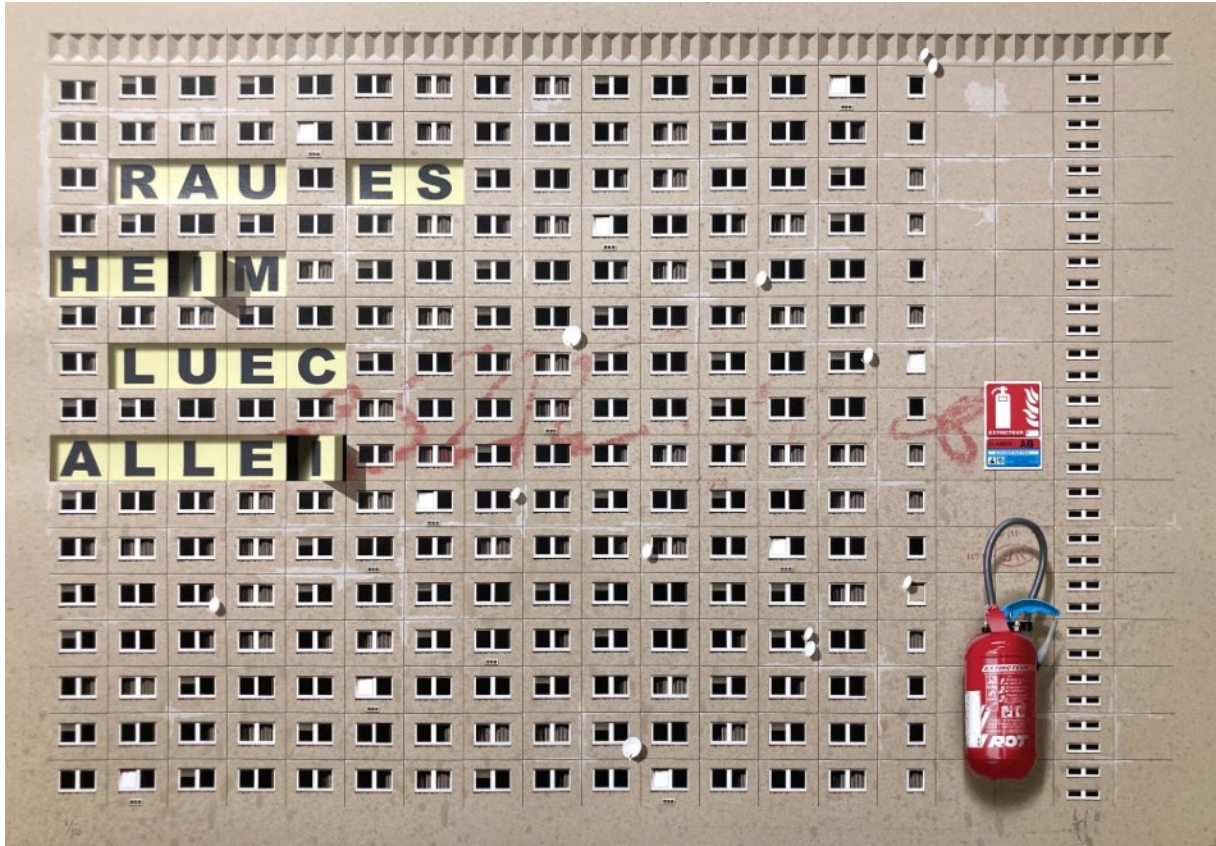

UN SPACED

EVOL

Block Print BP05 (Wheel of Fortune), 2022

Numbered, signed & individually ruined by the artist - NOT FRAMED

9 color screenprint on 350g recycled grey paperboard

Individually hand textured

70 x 100 cm

Limited edition of 120 + 5 AP + 3 PP

NO Framed

€ 420 inc VAT

UN-SPACED Gallery

22-24 rue Archereau, 75019 Paris, France

T : +33 9 83 94 05 00 / E : hugues@un-spaced.com / W : www.un-spaced.com / I : @un_spaced