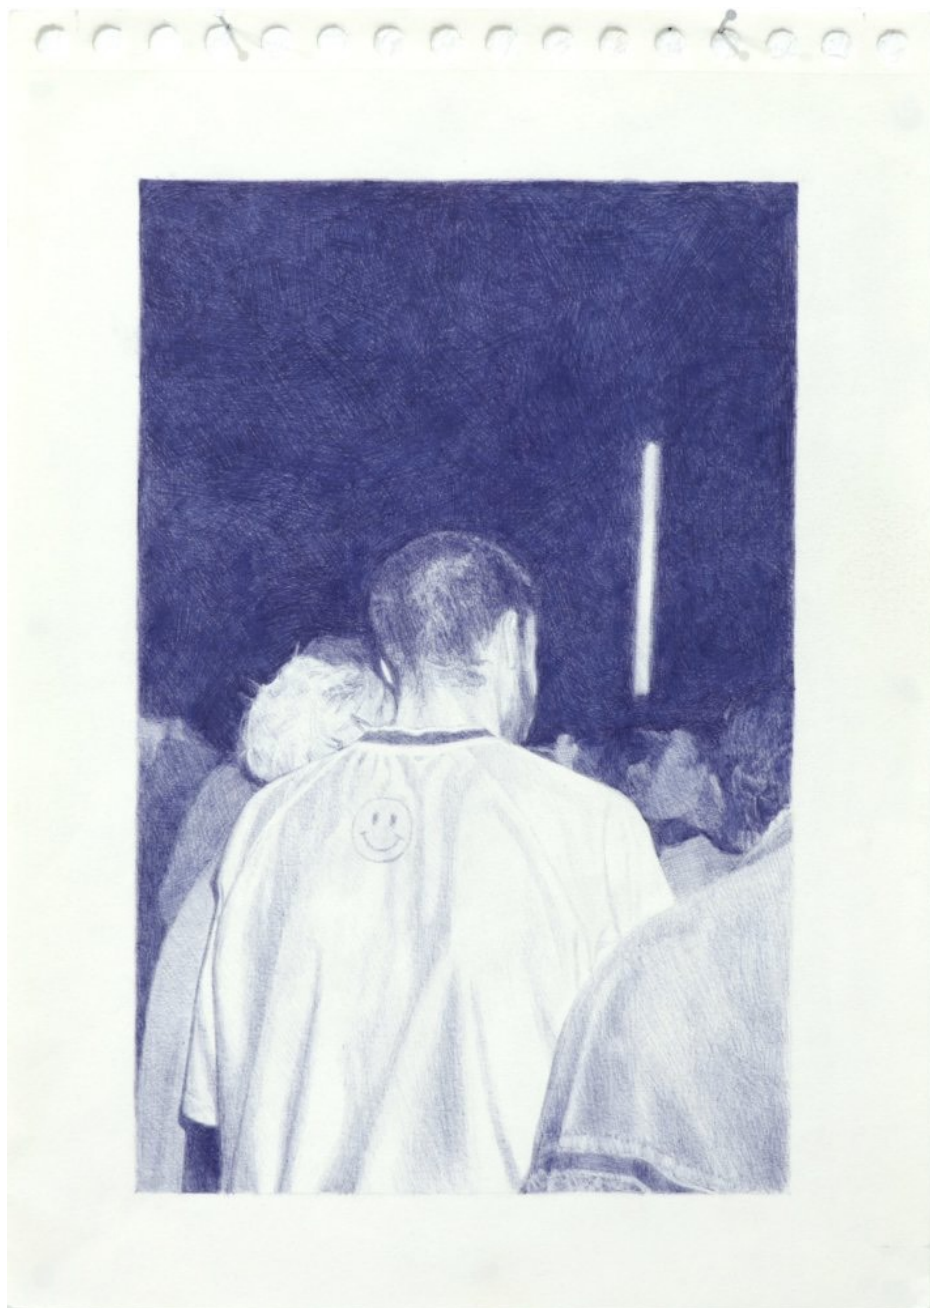

UN SPACED

Robin Wen

Blue Rave, 2021

Ballpoint Pen on paper / Stylo a bille sur papier

36 x 38 cm

14 1/8 x 15 in

Framed - White wooden frame / Museum Glass

€ 1,600 inc VAT