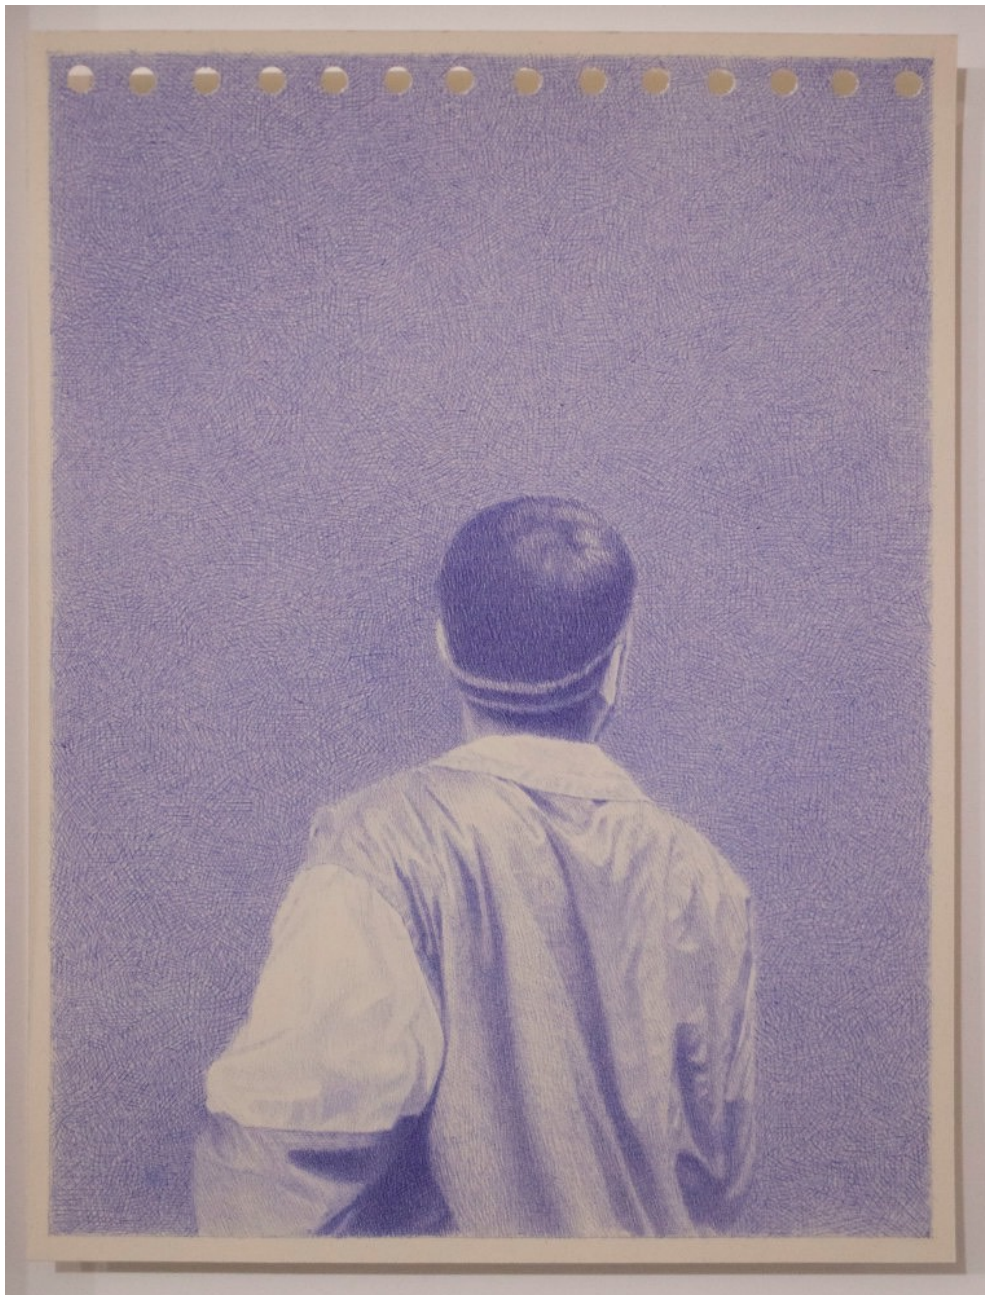

UN SPACED

Robin Wen

Blue Rave, 2023

Ballpoint Pen on paper / Stylo a bille sur papier

24 x 18 cm

9 1/2 x 7 1/8 in

Framed - White wooden frame / Museum Glass

€ 1,600 inc VAT

UN-SPACED Gallery

22-24 rue Archereau, 75019 Paris, France

T : +33 9 83 94 05 00 / E : hugues@un-spaced.com / W : www.un-spaced.com / I : @un_spaced