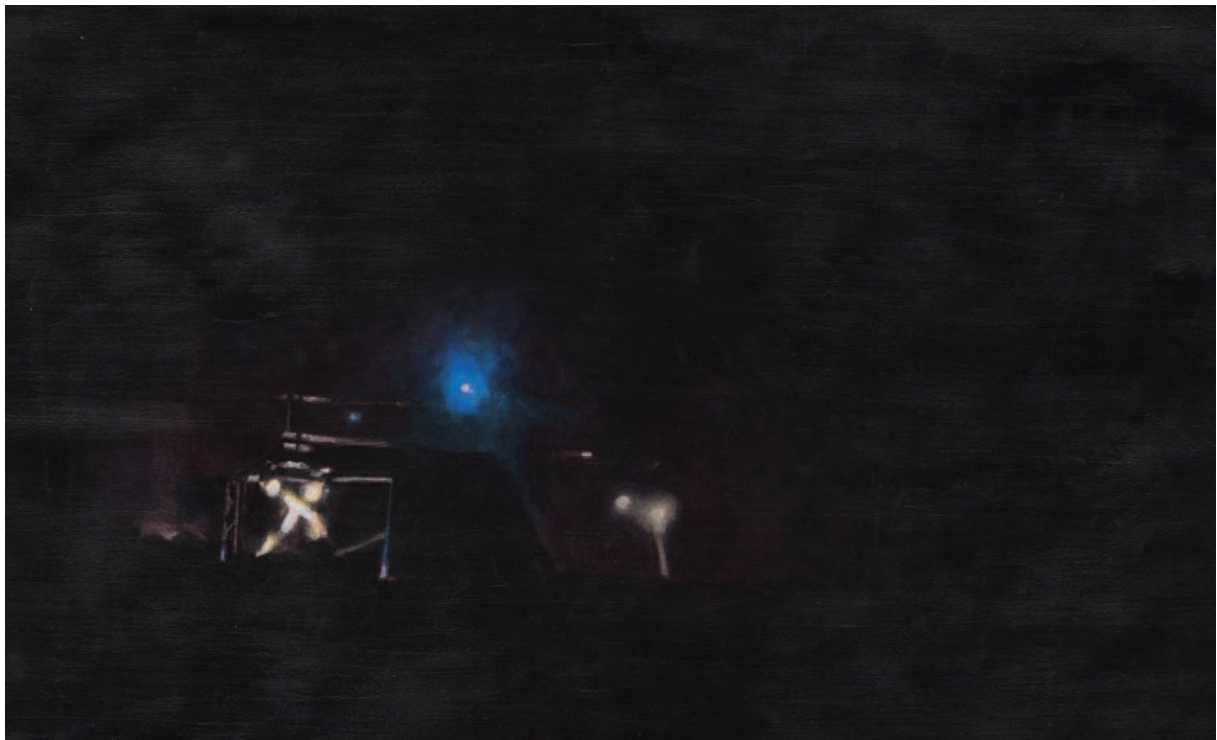

30 x 48 cm

11 3/4 x 18 7/8 in

€ 2,200 inc VAT

UN-SPACED Gallery

22-24 rue Archereau, 75019 Paris, France

T : +33 9 83 94 05 00 / E : hugues@un-spaced.com / W : www.un-spaced.com / I : @un_spaced

UN SPACED

Robin Wen