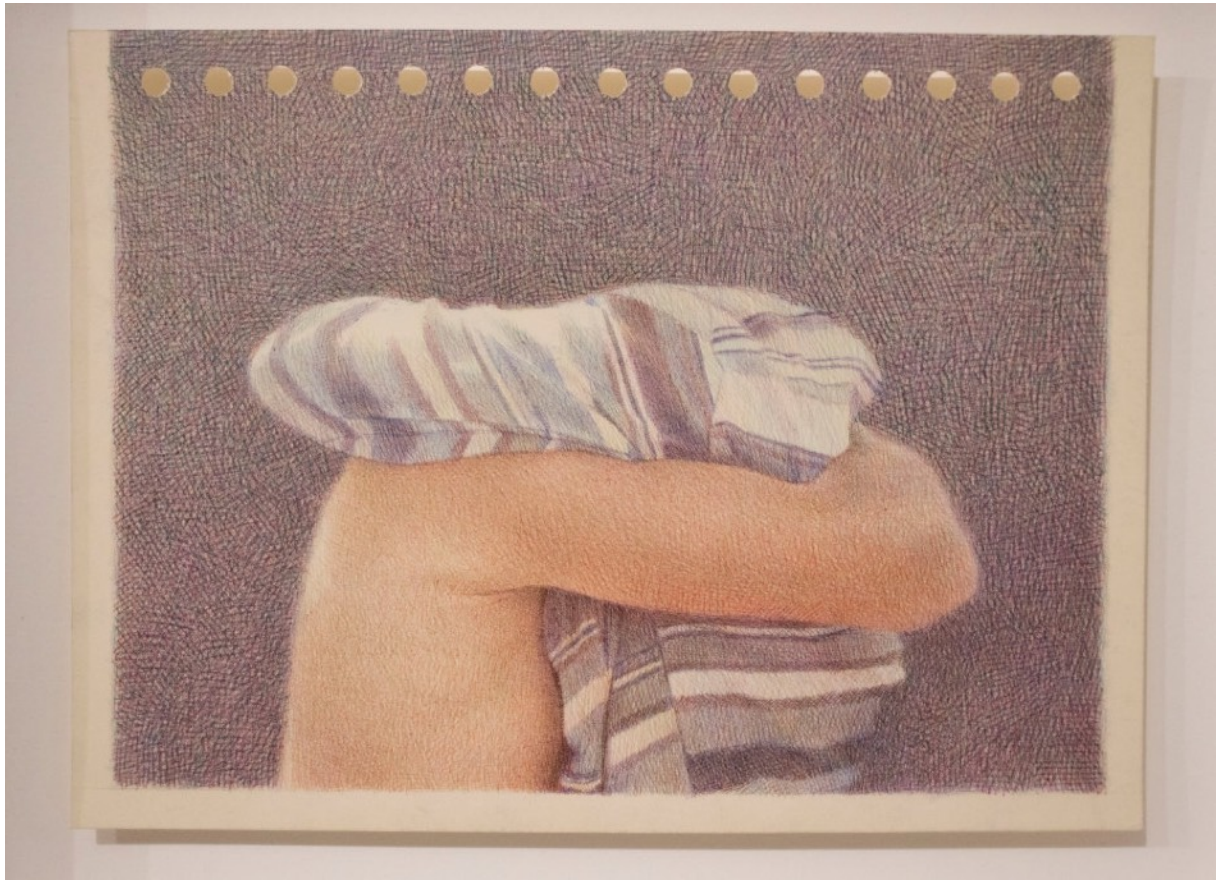

UN SPACED

Robin Wen

Entremêler, 2023

Ballpoint Pen on paper / Stylo a bille sur papier

15 x 20,5 cm

9 1/2 x 7 1/8 in

(036)

Framed - White wooden frame / Museum Glass

€ 2,000 inc VAT

UN-SPACED Gallery

22-24 rue Archereau, 75019 Paris, France

T : +33 9 83 94 05 00 / E : hugues@un-spaced.com / W : www.un-spaced.com / I : @un_spaced