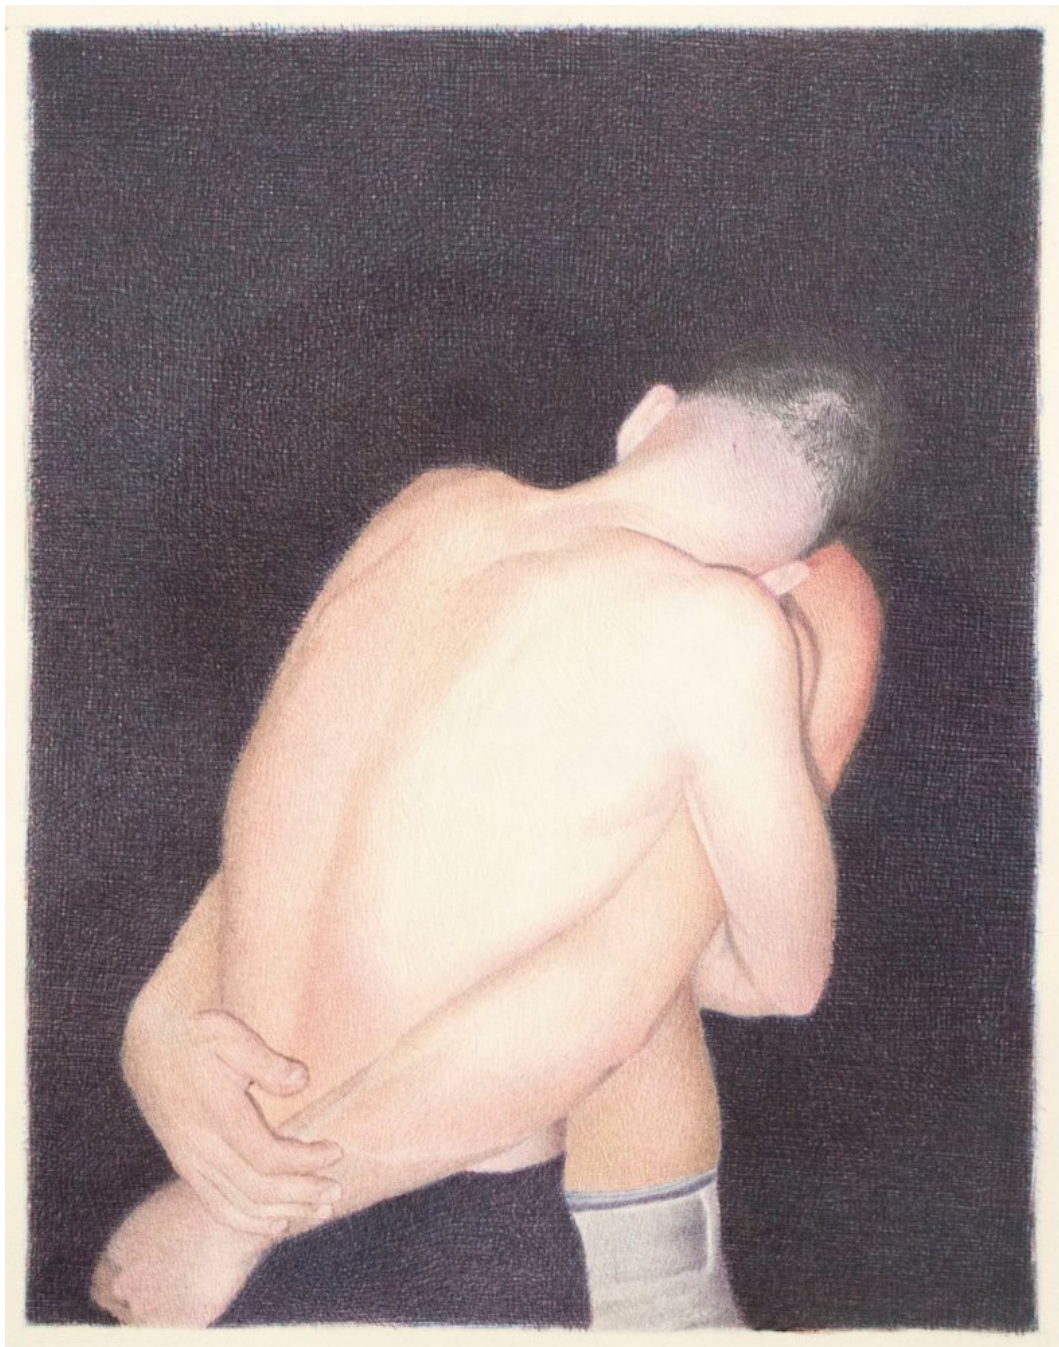

UN SPACED

Robin Wen

Entremêler, 2022

Ballpoint Pen on paper / Stylo a bille sur papier

17 x 21 cm

6 3/4 x 8 1/4 in

Framed - White wooden frame / Museum Glass

€ 2,000 inc VAT

UN-SPACED Gallery

22-24 rue Archereau, 75019 Paris, France

T : +33 9 83 94 05 00 / E : hugues@un-spaced.com / W : www.un-spaced.com / I : @un_spaced