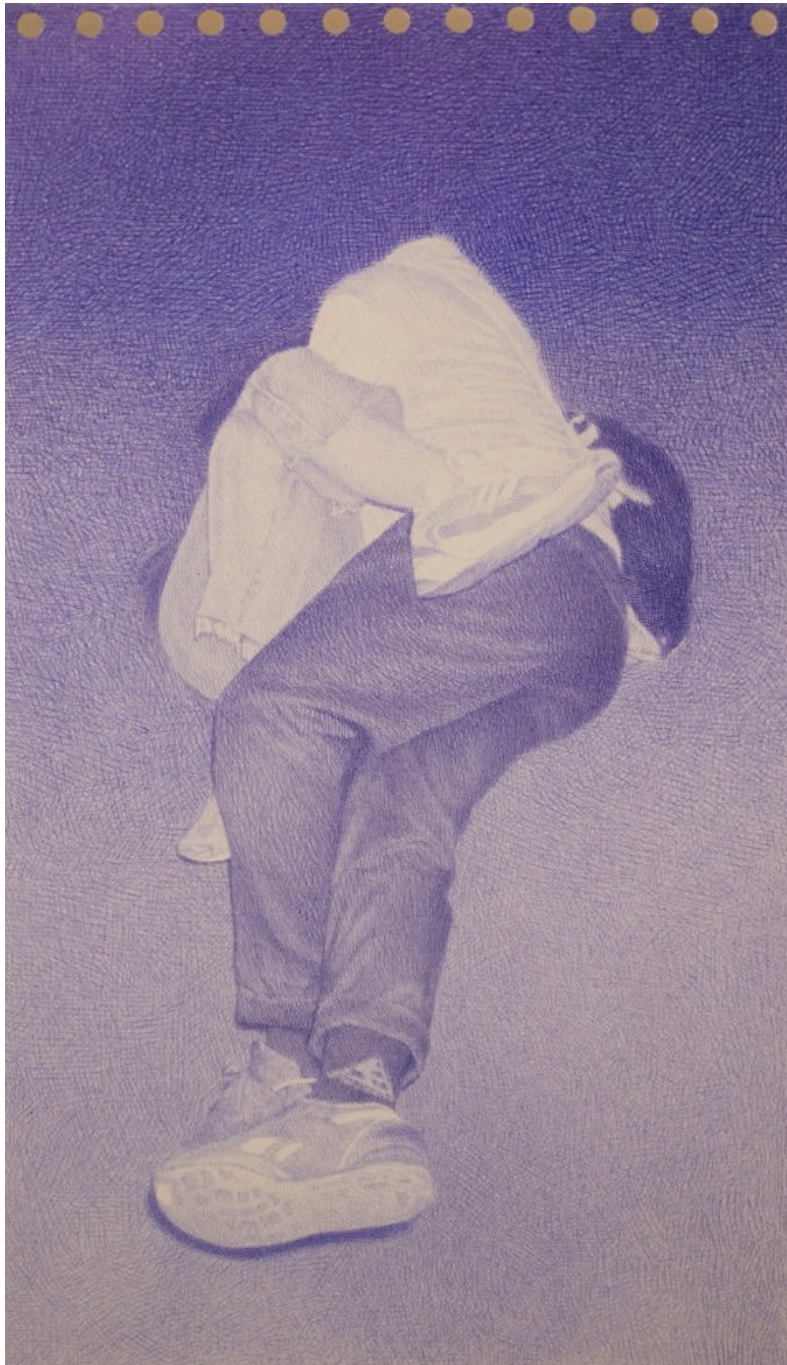

UN SPACED

Robin Wen

Blue Rave, 2023

Ballpoint Pen on paper / Stylo a bille sur papier

19 x 17,5 cm

8 1/4 x 7 1/8 in

Framed - White wooden frame / Museum Glass

€ 1,600 inc VAT

UN-SPACED Gallery

22-24 rue Archereau, 75019 Paris, France

T : +33 9 83 94 05 00 / E : hugues@un-spaced.com / W : www.un-spaced.com / I : @un_spaced