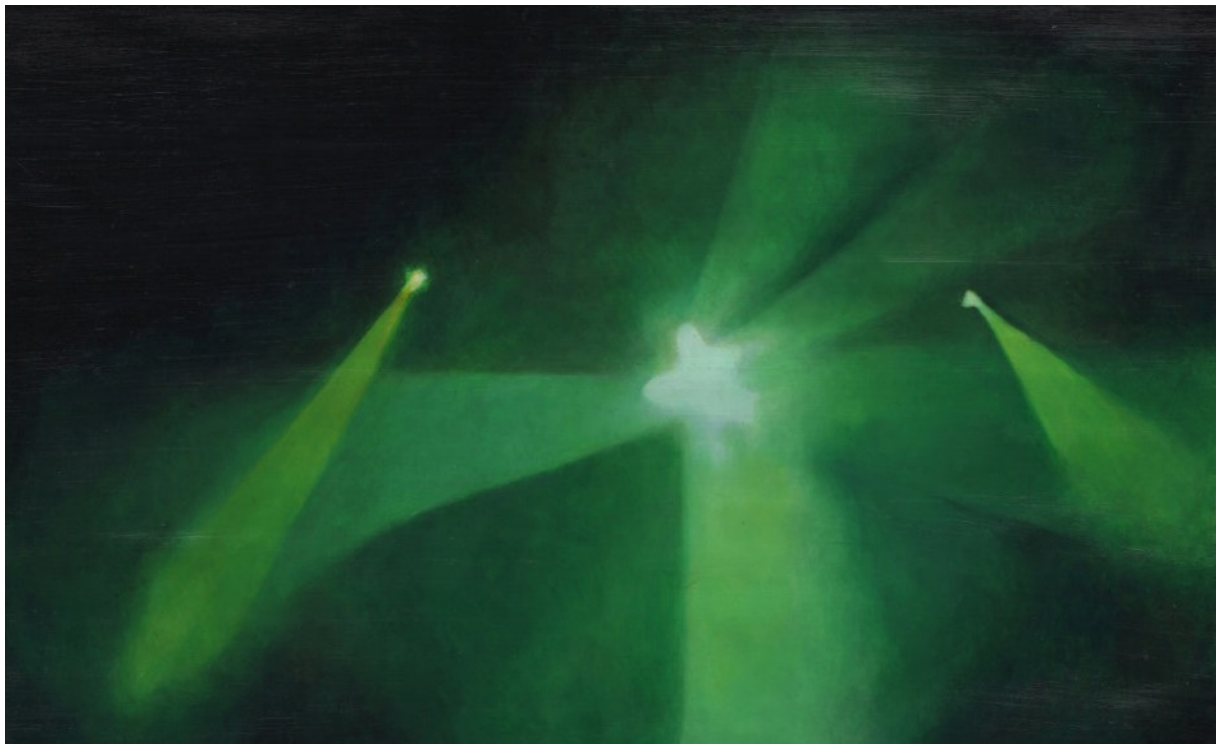

UN SPACED

Robin Wen

Systeme 51, 2021

Acrylic on wood / Acrylique sur panneau

30 x 48 cm

11 3/4 x 18 7/8 in

€ 2,200 inc VAT

UN-SPACED Gallery

22-24 rue Archereau, 75019 Paris, France

T : +33 9 83 94 05 00 / E : hugues@un-spaced.com / W : www.un-spaced.com / I : @un_spaced