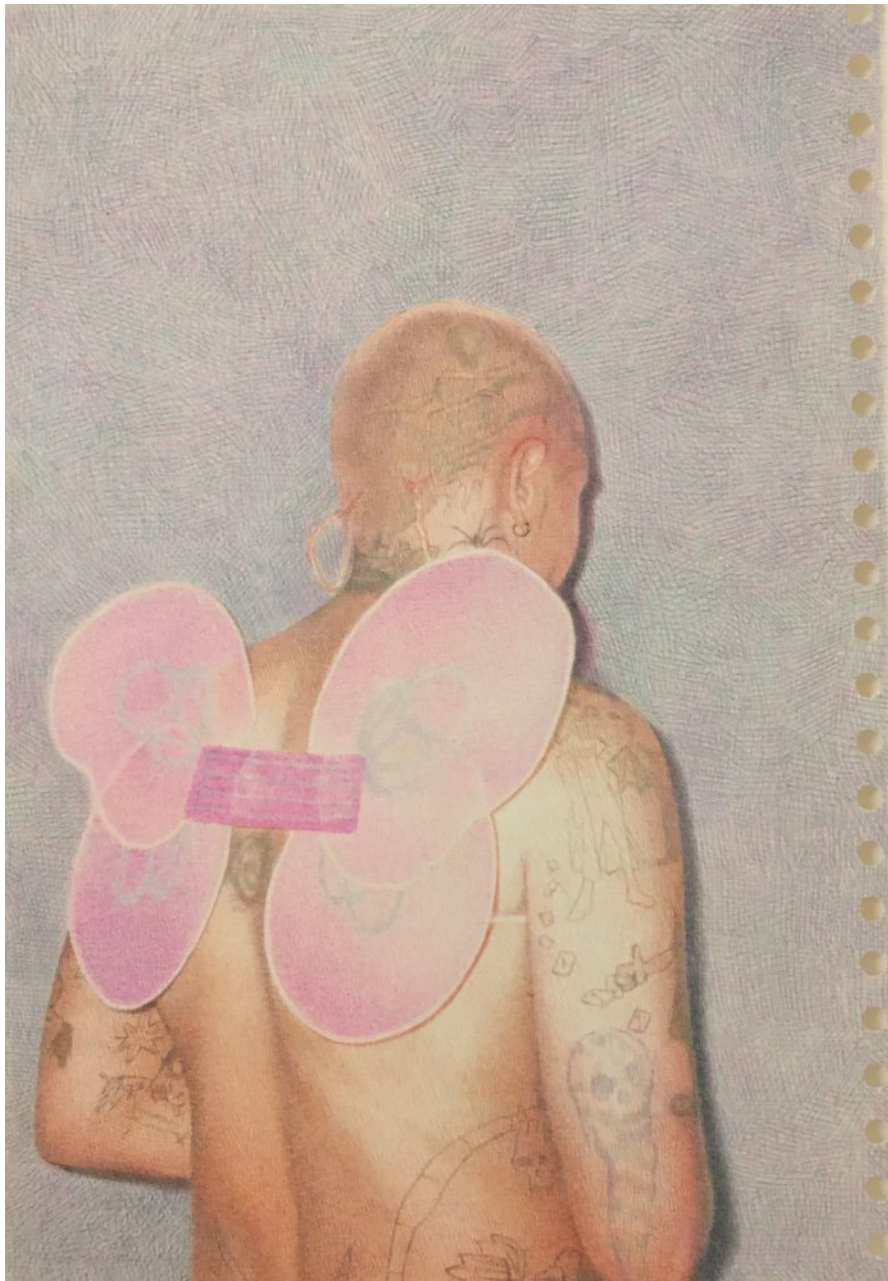

UN SPACED

Robin Wen

Blue Rave, 2021

Ballpoint Pens on paper / Stylos a bille sur papier

28 x 19 cm

11 x 7 1/2 in

Framed - White wooden frame / Museum Glass

€ 2,000 inc VAT