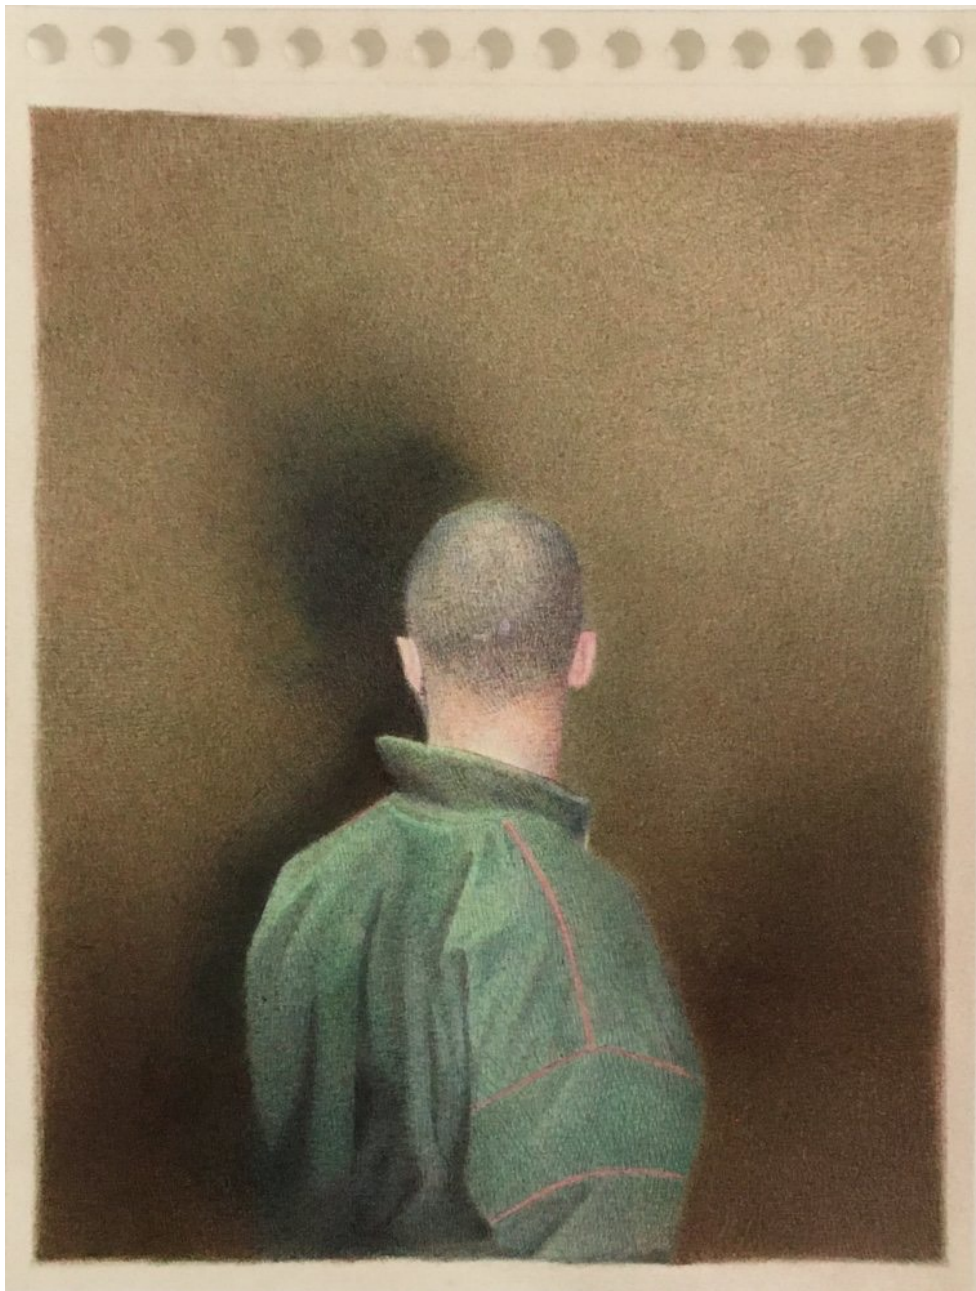

UN SPACED

Robin Wen

Portrait, 2022

Signed

Ballpoint Pens on paper / Stylos a bille sur papier

24,5 x 19,5

11 x 7 1/2 in

Framed - White wooden frame / Museum Glass

€ 2,000 inc VAT

UN-SPACED Gallery

22-24 rue Archereau, 75019 Paris, France

T : +33 9 83 94 05 00 / E : hugues@un-spaced.com / W : www.un-spaced.com / I : @un_spaced